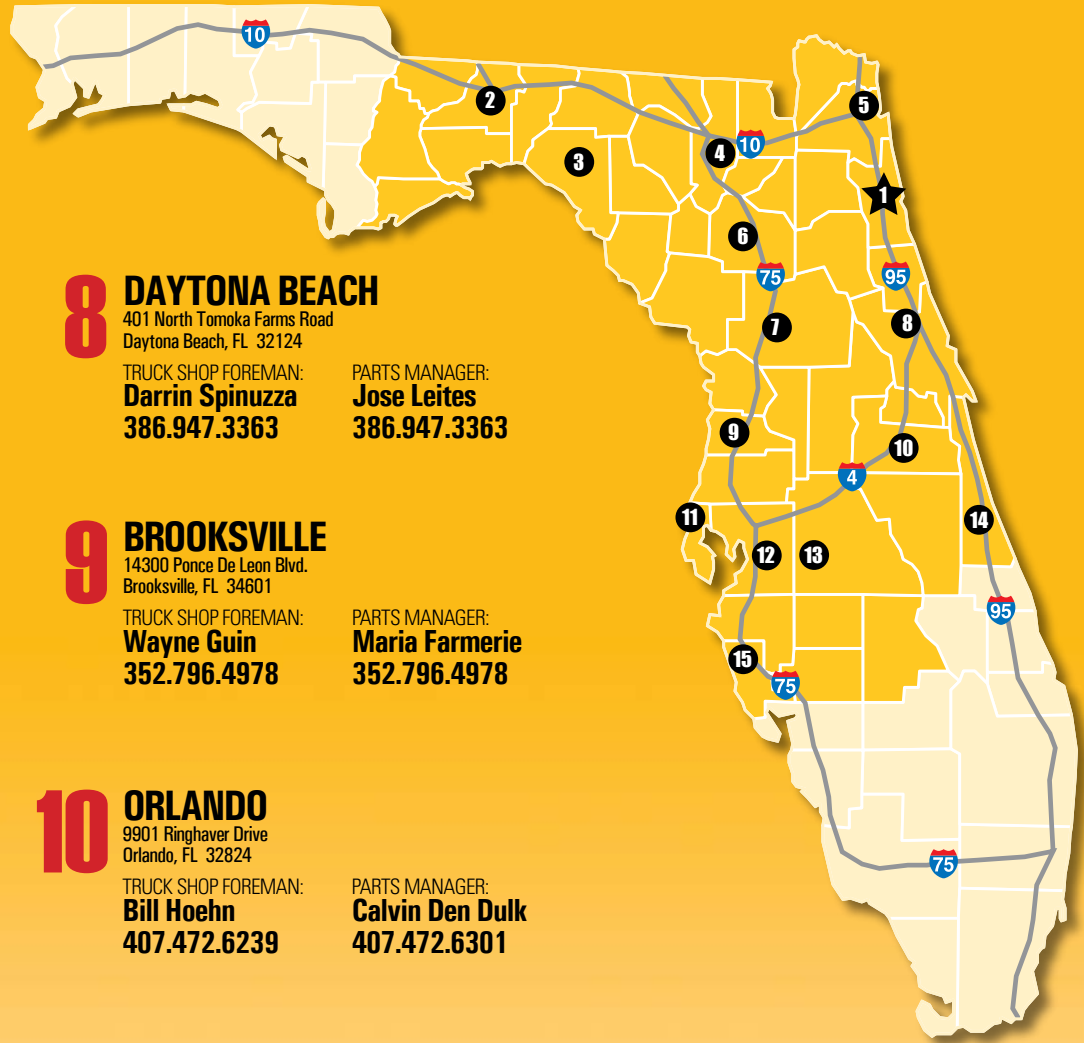

1 ST. AUGUSTINE

500 World Commerce Pkwy
St. Augustine, FL 32092

TRUCK SHOP FOREMAN:
Roger Coleman
904.494.1403

PARTS MANAGER:
Mike Furlough
904.494.1196

2 TALLAHASSEE

32000 Blue Star Hwy.
Midway, FL 32343

TRUCK SHOP FOREMAN:
Terry Groom
850.536.2316

PARTS MANAGER:
Delwyn Tucker
850.536.2306

3 PERRY

2920 S. Byron Butler Pkwy.
Perry, FL 32348

TRUCK SHOP FOREMAN:
Buddy Batton
850.584.2800

PARTS MANAGER:
Jeff Terrell
850.584.2800

4 LAKE CITY

390 SW Ring Ct.
Lake City, FL 32025

TRUCK SHOP FOREMAN:
Michael Crosby
386.755.3997
ext. 1601

PARTS MANAGER:
Bill Zieger
386.755.3997

8 DAYTONA BEACH

401 North Tomoka Farms Road
Daytona Beach, FL 32124

TRUCK SHOP FOREMAN:
Darrin Spinuzza
386.947.3363

PARTS MANAGER:
Jose Leites
386.947.3363

9 BROOKSVILLE

14300 Ponce De Leon Blvd.
Brooksville, FL 34601

TRUCK SHOP FOREMAN:
Wayne Guin
352.796.4978

PARTS MANAGER:
Maria Farmerie
352.796.4978

10 ORLANDO

9901 Ringhaver Drive
Orlando, FL 32824

TRUCK SHOP FOREMAN:
Bill Hoehn
407.472.6239

PARTS MANAGER:
Calvin Den Dulk
407.472.6301

5 JACKSONVILLE

330 Pecan Park Road
Jacksonville, FL 32218

TRUCK SHOP FOREMAN:
Donnie Poston
904.714.2601

PARTS MANAGER:
Tom Stewart
904.714.2612

11 TARPON SPRINGS (Parts Store Only)

41747 U.S. Hwy. 19 N.
Tarpon Springs, FL 34689

PARTS MANAGER:
Tracey Pearson
727.938.1515

6 GAINESVILLE

4900 North Main Street
Gainesville, FL 32609

TRUCK SHOP FOREMAN:
Randy Underhill
352.371.9983

PARTS MANAGER:
Sam Boyd
352.371.9983

12 TAMPA

10421 Fern Hill Drive
Riverview, FL 33578

TRUCK SHOP FOREMAN:
Tom Church
813.865.2485

PARTS MANAGER:
Richard Yarbrough
813.671.3700

14 PALM BAY

415 Community College Parkway
Palm Bay, FL 32909

TRUCK SHOP FOREMAN:
Kyran Blake
321.838.5762

PARTS MANAGER:
Scott Ulp
321.952.3001

7 OCALA

6202 North US Hwy 301/441
Ocala, FL 34475

TRUCK SHOP FOREMAN:
Rory Davis
352.840.6235

PARTS MANAGER:
Ron Avery
352.732.2800

13 MULBERRY (Parts Store Only)

525 County Rd. 640 E.
Mulberry, FL 33860

PARTS MANAGER:
Austin Touchton
863.425.4951

15 SARASOTA (Parts Store Only)

7500 26th Court East
Sarasota, FL 34243

PARTS MANAGER:
Tom Roach
941.359.6010