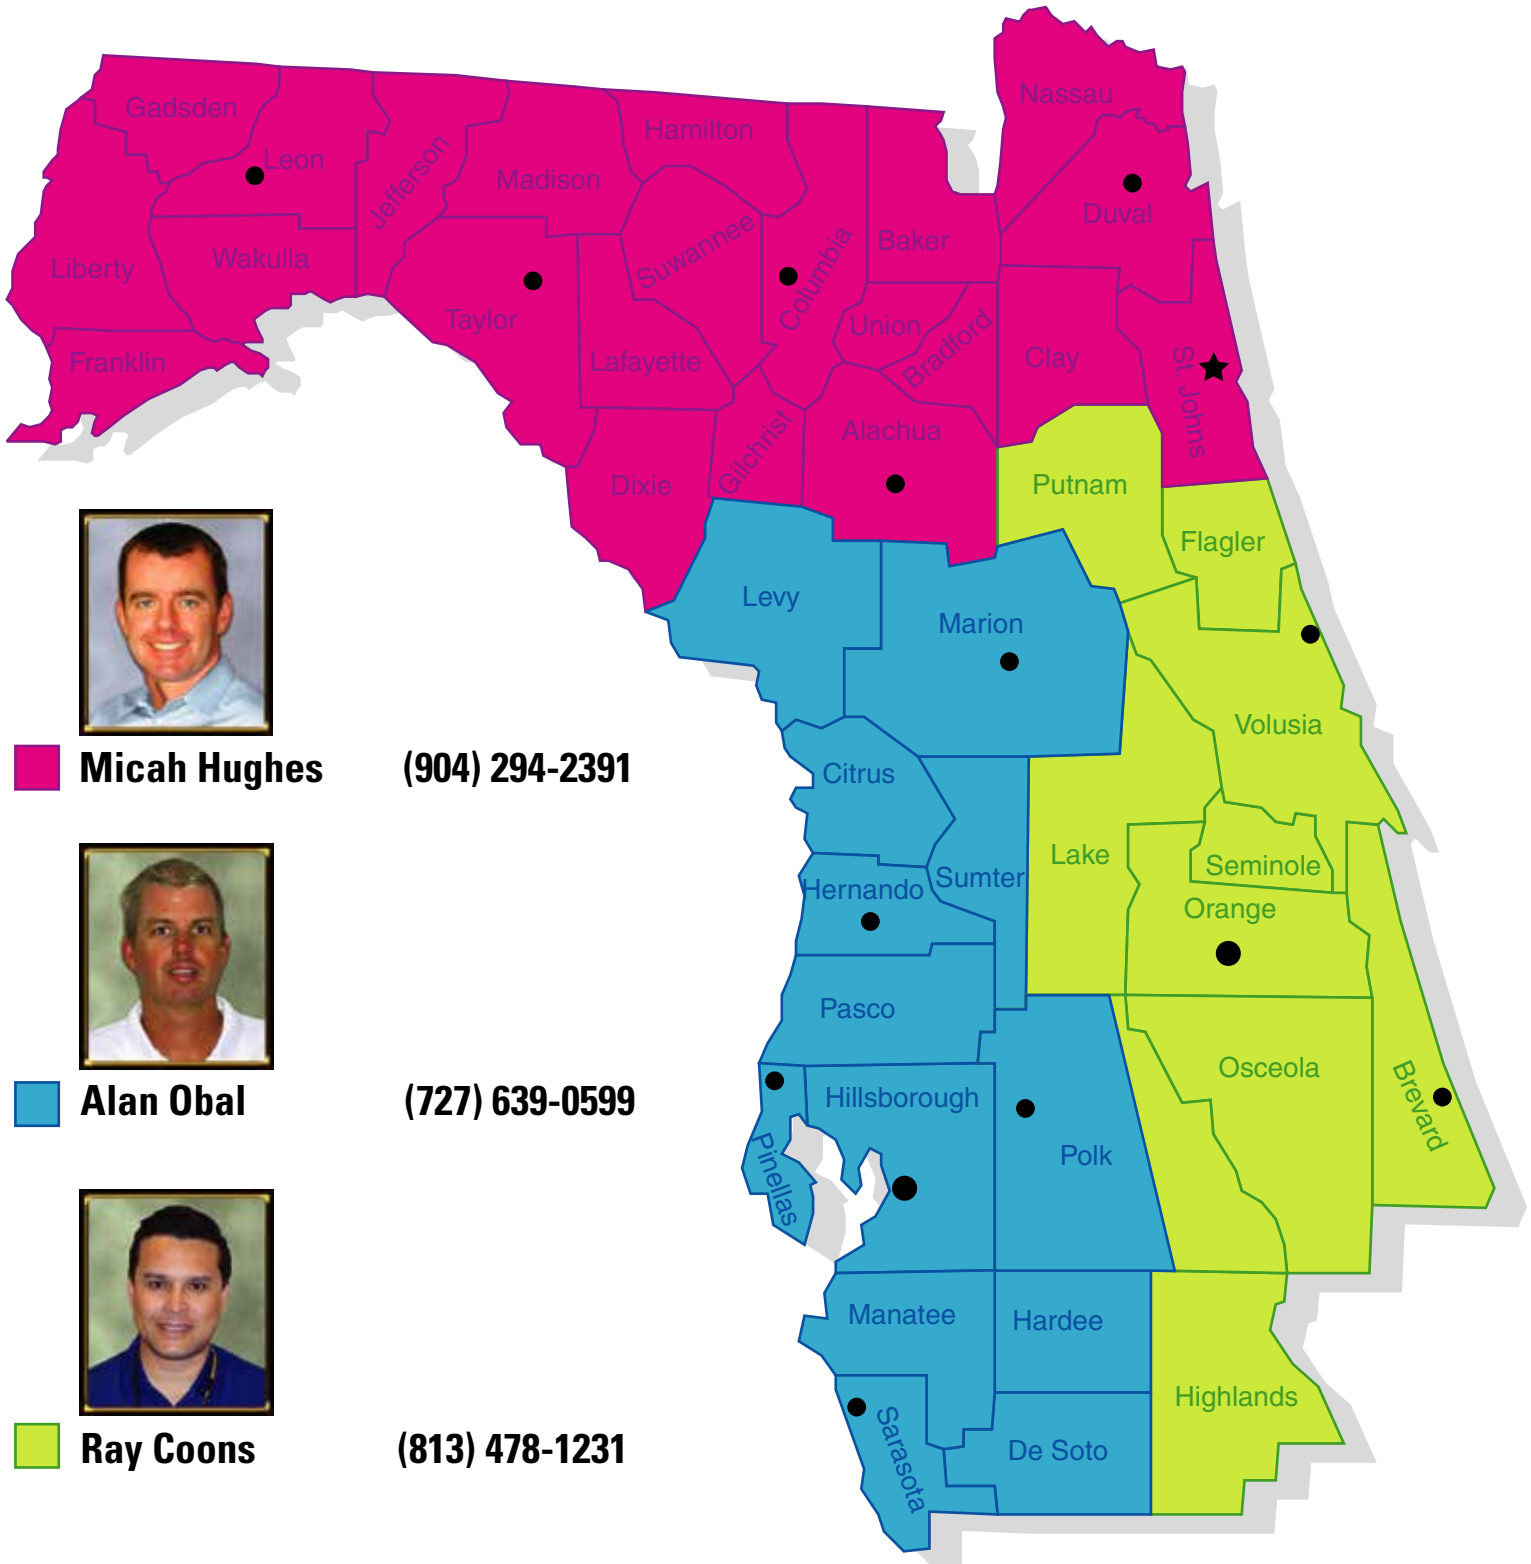

Ring Power

RENTAL SALES TERRITORY MAP

Power Systems Division

Micah Hughes (904) 294-2391

Alan Obal (727) 639-0599

Ray Coons (813) 478-1231